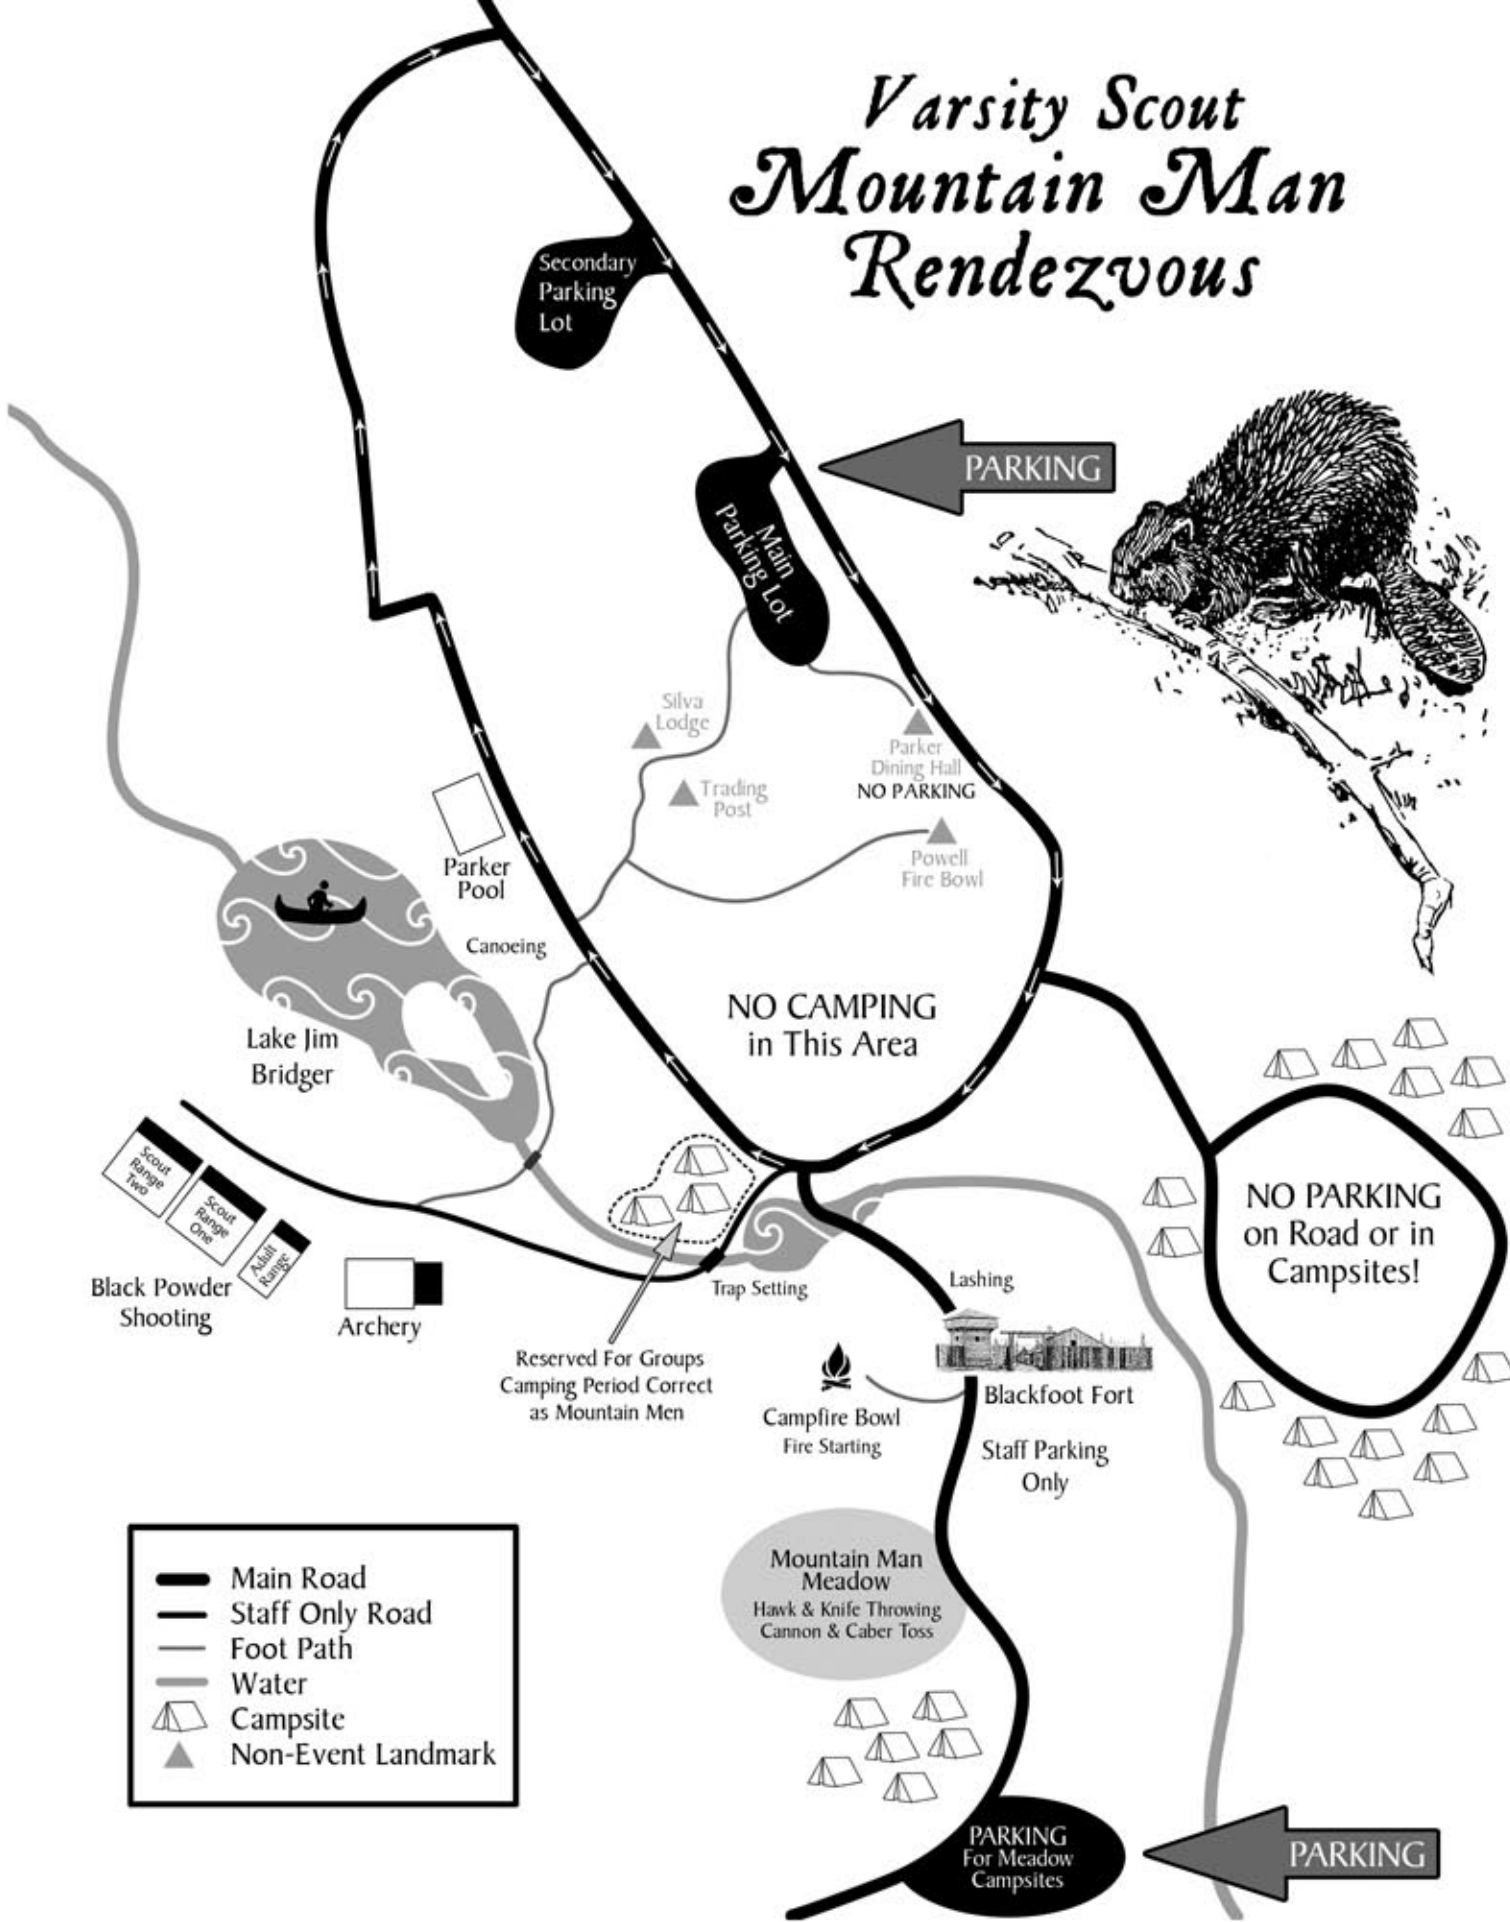

Varsity Scout Mountain Man Rendezvous

-  Main Road
-  Staff Only Road
-  Foot Path
-  Water
-  Campsite
-  Non-Event Landmark

NO PARKING
on Road or in
Campsites!

NO CAMPING
in This Area

PARKING

PARKING
For Meadow
Campsites

PARKING